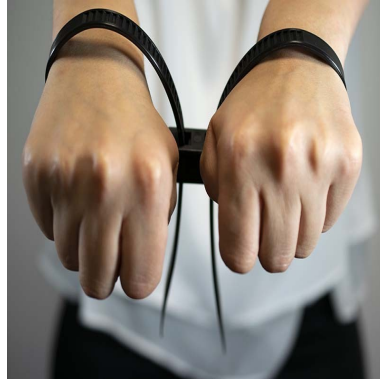

Handcuffs ties

Cable ties

Single Use : Yes

Material : PA6,6

Width : 12 mm

Metal insert : No

Closure type : Progressive tightening

Ex stock : Non