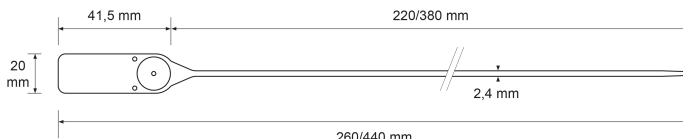

Single Use : Yes

Material : Polypropylen (PP)

Diameter / Strap width : 2,4 mm

Total length : 260 / 440

Usable length : 220 / 380

Colours available on stock : Yellow, green, white, blue, red.

Metal insert : Yes

Closure type : Progressive tightening

Tear off : No

Type of tail : Round & smooth

Tag dimensions : 41,5x20,8x7 mm / 41,5x20,8x8,8 mm

Ex stock : Yes

Standard packaging : 100 pcs bags

Delivery time for personalised product : 2/3 weeks

MOQ for stock product : 100 pcs

MOQ personalised products : 1000 pcs

Weight for 1000 pcs : 3.4 kg

HS Code : 39 23 50 90

Food compatible : No

Detectable : No

Use temperature : -60°C -> +80°C

Available colors :

Pull-tight seal, the highest level of protection, new improved collet design.

Transparent cap allows to control integrity of the collet when locked.

Double numbering, on the collet and on the bracket.

Two holes on the bracket allow to create two buckles to fix a label for example, and to reduce the length of the remaining stalk.

Other colors on request - but it should be light to read the bar-code clearly.