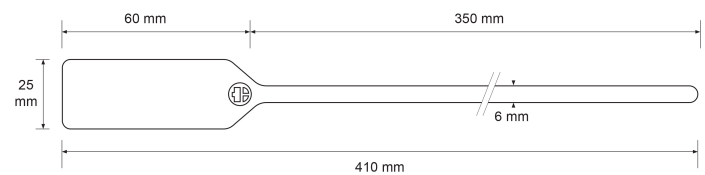

ETIGO

2 Avenue Paul Langevin - Zone d'Activités de Ravennes les Francs - 59200 - TOURCOING - France

Phone : +33 3 20 28 87 31 - Fax : +33 3 20 28 87 36

www.etigo.fr - Email : formulaire@etigo.fr