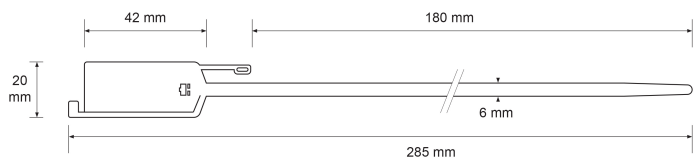

CBS 285

Plastic seals

Material : Polypropylen (PP)

Diameter / Strap width : 6 mm

Total length : 285 mm

Usable length : 180 mm

Colours available on stock : Red

Pull apart force : 30 kg

Metal insert : No

Closure type : Progressive tightening

Tear off : Yes

ISO17712 H : No

Tag dimensions : 20 x 42 mm

Ex stock : Yes

Standard packaging : 1.000 pcs box

Delivery time for personalised product : 4 to 6 weeks

MOQ for stock product : 100 pcs

MOQ personalised products : 5.000 pcs

Weight for 1000 pcs : 6 kg

HS Code : 39 23 50 90

Available colors :

These polypropylen seals are used to close bags or containers

Some yellow or red seals are available in stock (marked E.F and progressively numbered).

White, black, green, blue or orange on request. (at least 10.000pcs)

100 pcs bag- 1000 pcs carton

Carton : 560 x 360 x 460 mm - 6 kg

Free samples on request

2 Avenue Paul Langevin - Zone d'Activités de Ravennes les Francs - 59200 - TOURCOING - France
Phone : +33 3 20 28 87 31 - Fax : +33 3 20 28 87 36
www.etigo.fr - Email : formulaire@etigo.fr