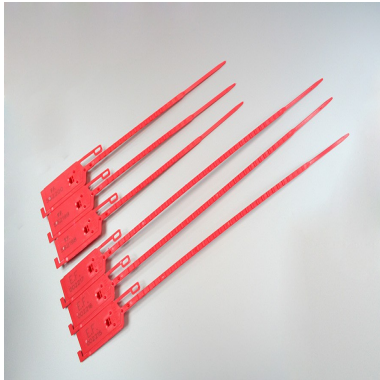

CBS 285

Plastic seals

Material : Polypropylen (PP)

Diameter / Strap width : 6 mm

Total length : 285 mm

Usable length : 180 mm

Colours available on stock : Red

Pull apart force : 30 kg

Metal insert : No

Closure type : Progressive tightening

Tear off : Yes

ISO17712 H : No

Tag dimensions : 20 x 42 mm

Ex stock : Yes

Standard packaging : 1.000 pcs box

Delivery time for personalised product : 4 to 6 weeks

MOQ for stock product : 100 pcs

MOQ personalised products : 5.000 pcs

Weight for 1000 pcs : 6 kg

HS Code : 39 23 50 90

Available colors :

These polypropylen seals are used to close bags or containers

Some yellow or red seals are available in stock (marked E.F and progressively numbered).

White, black, green, blue or orange on request. (at least 10.000pcs)

100 pcs bag- 1000 pcs carton

Carton : 560 x 360 x 460 mm - 6 kg

Free samples on request