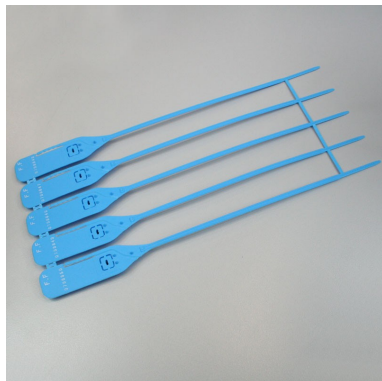

# Securseal

Plastic seals

**Material** : Polypropylen (PP)

**Diameter / Strap width** : 4.3 mm

**Total length** : 365 mm

**Usable length** : 300 mm

**Pull apart force** : 25 kg

**Metal insert** : No

**Closure type** : Progressive tightening

**Tear off** : Yes

**Type of tail** : Flat and smooth

**Tag dimensions** : 30 x 60 mm

**Ex stock** : Yes

**Standard packaging** : 1.000 pcs box

**Delivery time for personalised product** : 3 to 4 weeks

**MOQ for stock product** : 100 pcs

**MOQ personalised products** : 1000 pcs

**Weight for 1000 pcs** : 7 kg

**HS Code** : 39 23 50 90

**Available colors** :

**This polypropylen seal is mainly aimed at closing bags or securizing transports**

We have some stocks in green, blue, yellow and red, marked E.F and numbered

5 pcs mat - 1000 pcs carton

Carton : 437 x 382 x 324 mm - 7 kg

Free samples on request