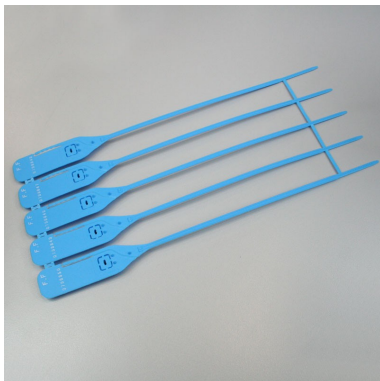

Securseal

Plastic seals

Material : Polypropylen (PP)

Diameter / Strap width : 4.3 mm

Total length : 365 mm

Usable length : 300 mm

Pull apart force : 25 kg

Metal insert : No

Closure type : Progressive tightening

Tear off : Yes

Type of tail : Flat and smooth

Tag dimensions : 30 x 60 mm

Ex stock : Yes

Standard packaging : 1.000 pcs box

Delivery time for personalised product : 3 to 4 weeks

MOQ for stock product : 100 pcs

MOQ personalised products : 1000 pcs

Weight for 1000 pcs : 7 kg

HS Code : 39 23 50 90

Available colors :

This polypropylen seal is mainly aimed at closing bags or securizing transports