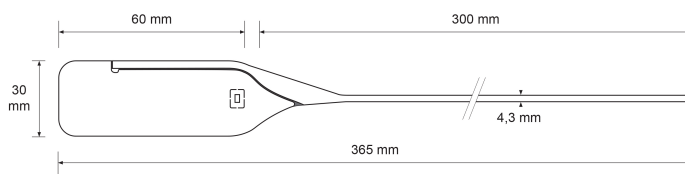

Securseal

Plastic seals

Material : Polypropylen (PP)

Diameter / Strap width : 4.3 mm

Total length : 365 mm

Usable length : 300 mm

Pull apart force : 25 kg

Metal insert : No

Closure type : Progressive tightening

Tear off : Yes

Type of tail : Flat and smooth

Tag dimensions : 30 x 60 mm

Ex stock : Yes

Standard packaging : 1.000 pcs box

Delivery time for personalised product : 3 to 4 weeks

MOQ for stock product : 100 pcs

MOQ personalised products : 1000 pcs

Weight for 1000 pcs : 7 kg

HS Code : 39 23 50 90

Available colors :

This polypropylen seal is mainly aimed at closing bags or securizing transports

We have some stocks in green, blue, yellow and red, marked E.F and numbered

5 pcs mat - 1000 pcs carton

Carton : 437 x 382 x 324 mm - 7 kg

Free samples on request

2 Avenue Paul Langevin - Zone d'Activités de Ravennes les Francs - 59200 - TOURCOING - France
Phone : +33 3 20 28 87 31 - Fax : +33 3 20 28 87 36
www.etigo.fr - Email : formulaire@etigo.fr